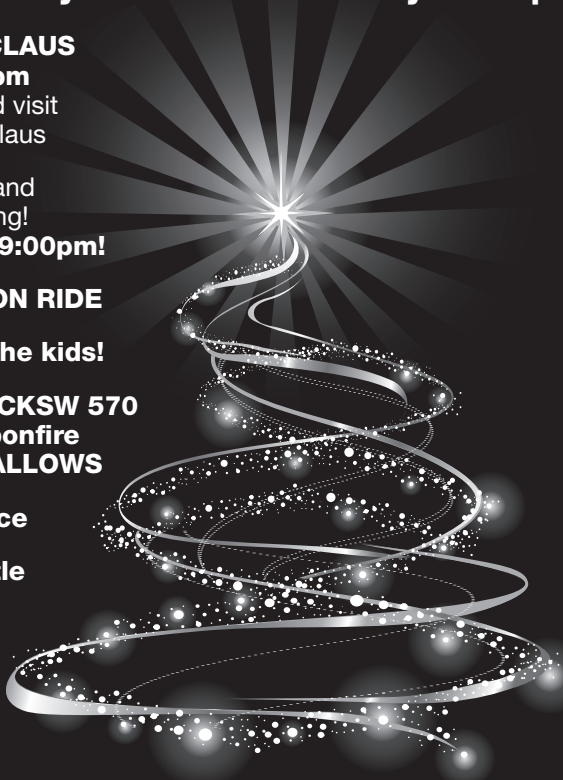

# *Annual* Christmas Tree Lighting

Downtown Market Square  
**Thursday, November 21, 2013**  
at 7:00pm

**Introduction/Welcome by the DBA and the City – 6:50pm**

**SANTA AND MRS. CLAUS**

**ARRIVE AT 7:00pm**

Come downtown and visit  
with Santa & Mrs. Claus

Enjoy the evening and  
downtown shopping!

**Stores are open until 9:00pm!**

**FREE HORSE & WAGON RIDE**

**GOODY BAGS for all the kids!**

Hot Chocolate provided by **CKSW 570**

**Keep warm by the bonfire  
AND ROAST MARSHMALLOWS**

**Mascots in attendance**

**Salvation Army Kettle  
Campaign**  
on location

Bring a gift or food item for

**The Southwest  
Crisis Service  
Christmas Hamper**

**And OFFICIAL turning on  
of the lights – 7:00pm**  
**Downtown Market Square**

Brought to you by: The Swift Current Downtown Business Association